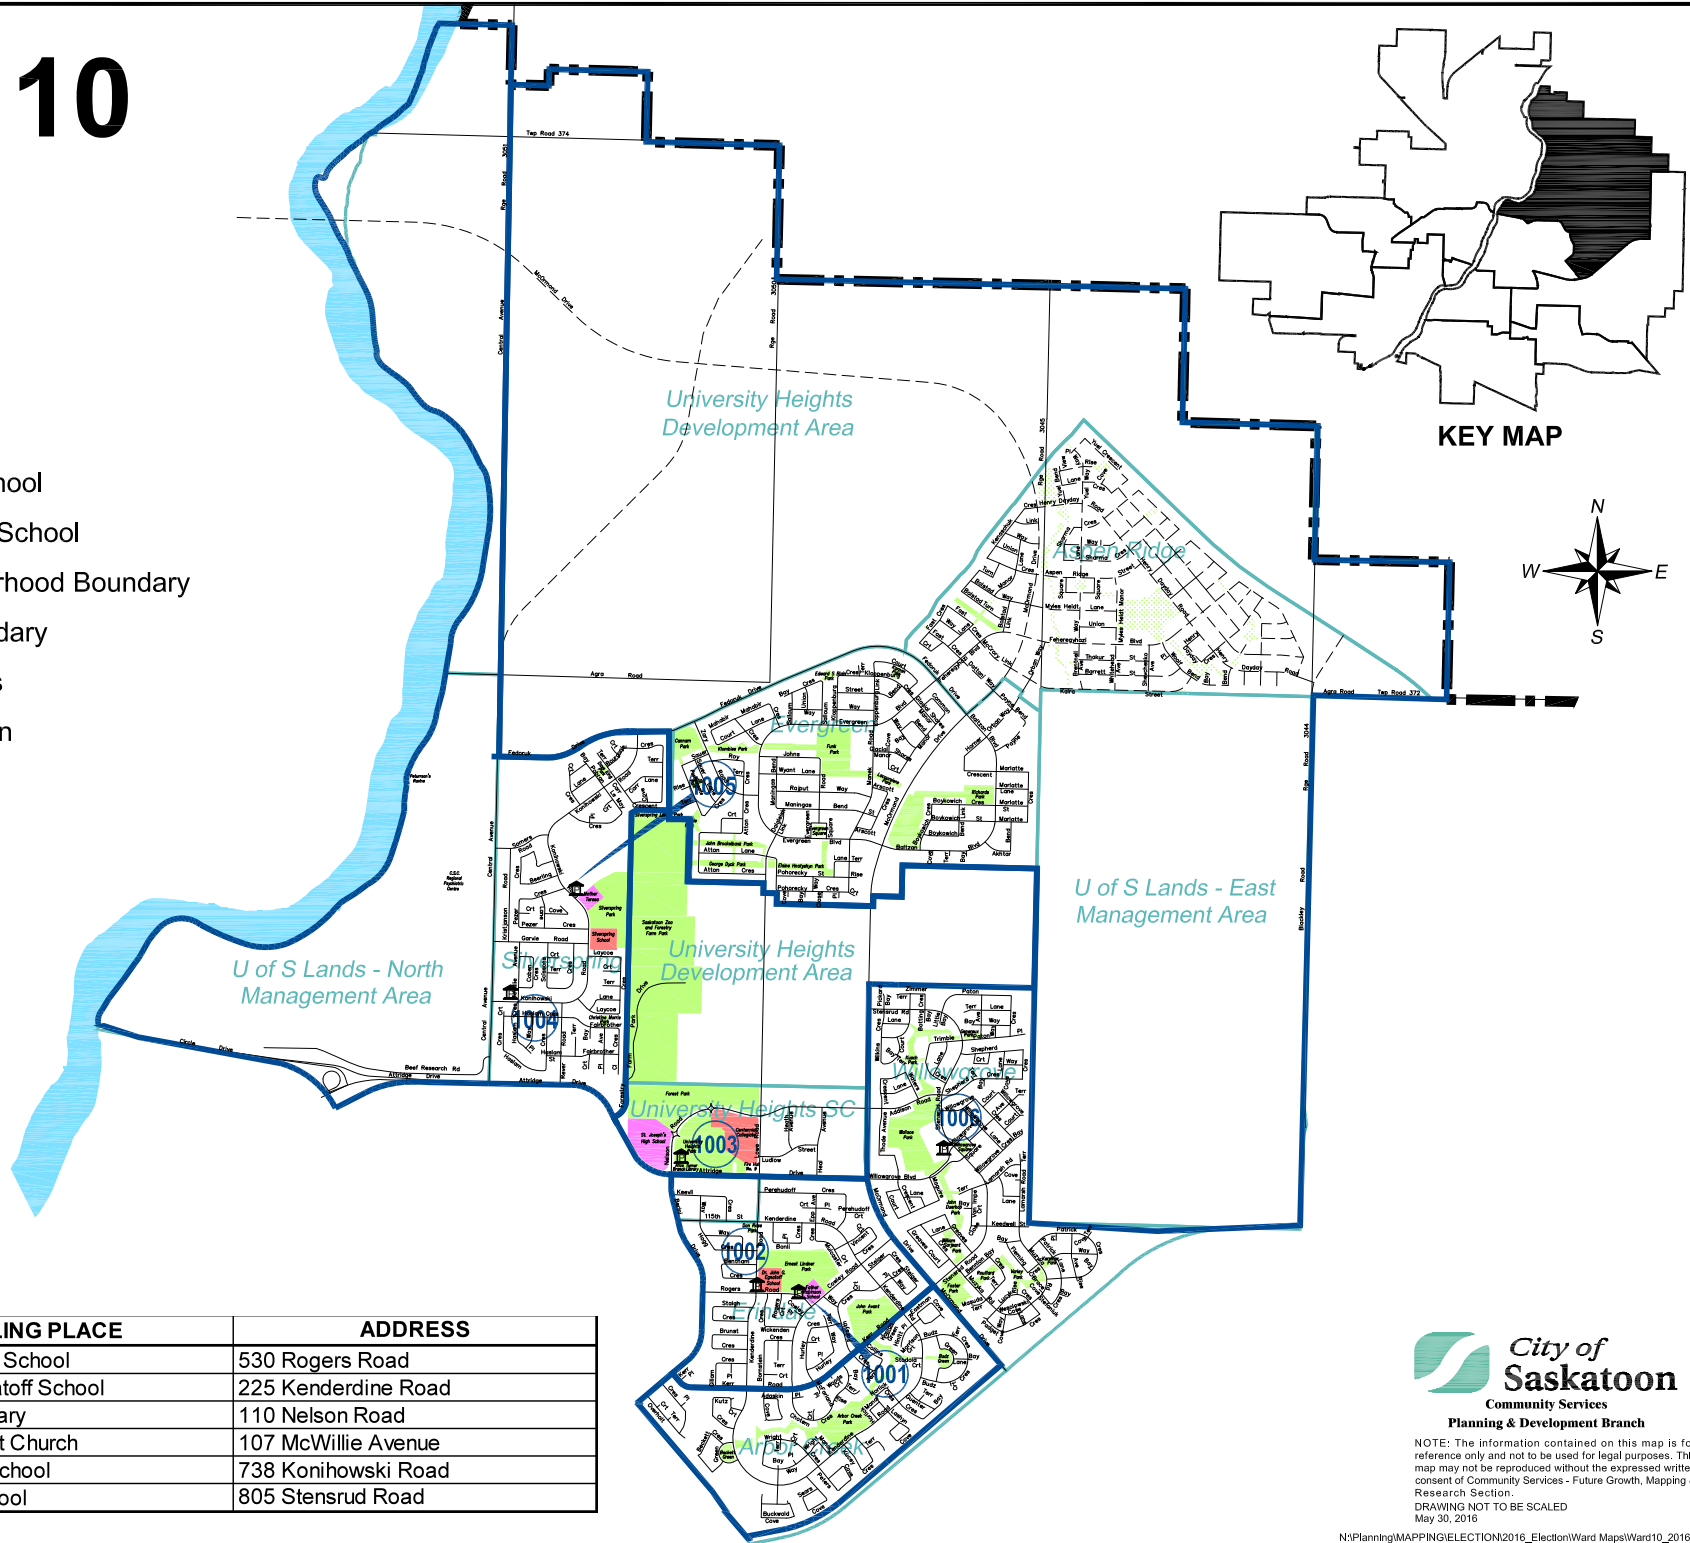

Ward 10

LEGEND

- Parks
- Public School
- Separate School
- Neighbourhood Boundary
- Poll Boundary
- City Limits
- 🏠 Poll Station

POLL	POLLING PLACE	ADDRESS
1001	Father Robinson School	530 Rogers Road
1002	Dr. John G. Egnatoff School	225 Kenderdine Road
1003	Alice Turner Library	110 Nelson Road
1004	Ebenezer Baptist Church	107 McWillie Avenue
1005	Mother Teresa School	738 Konihowski Road
1006	Willowgrove School	805 Stensrud Road