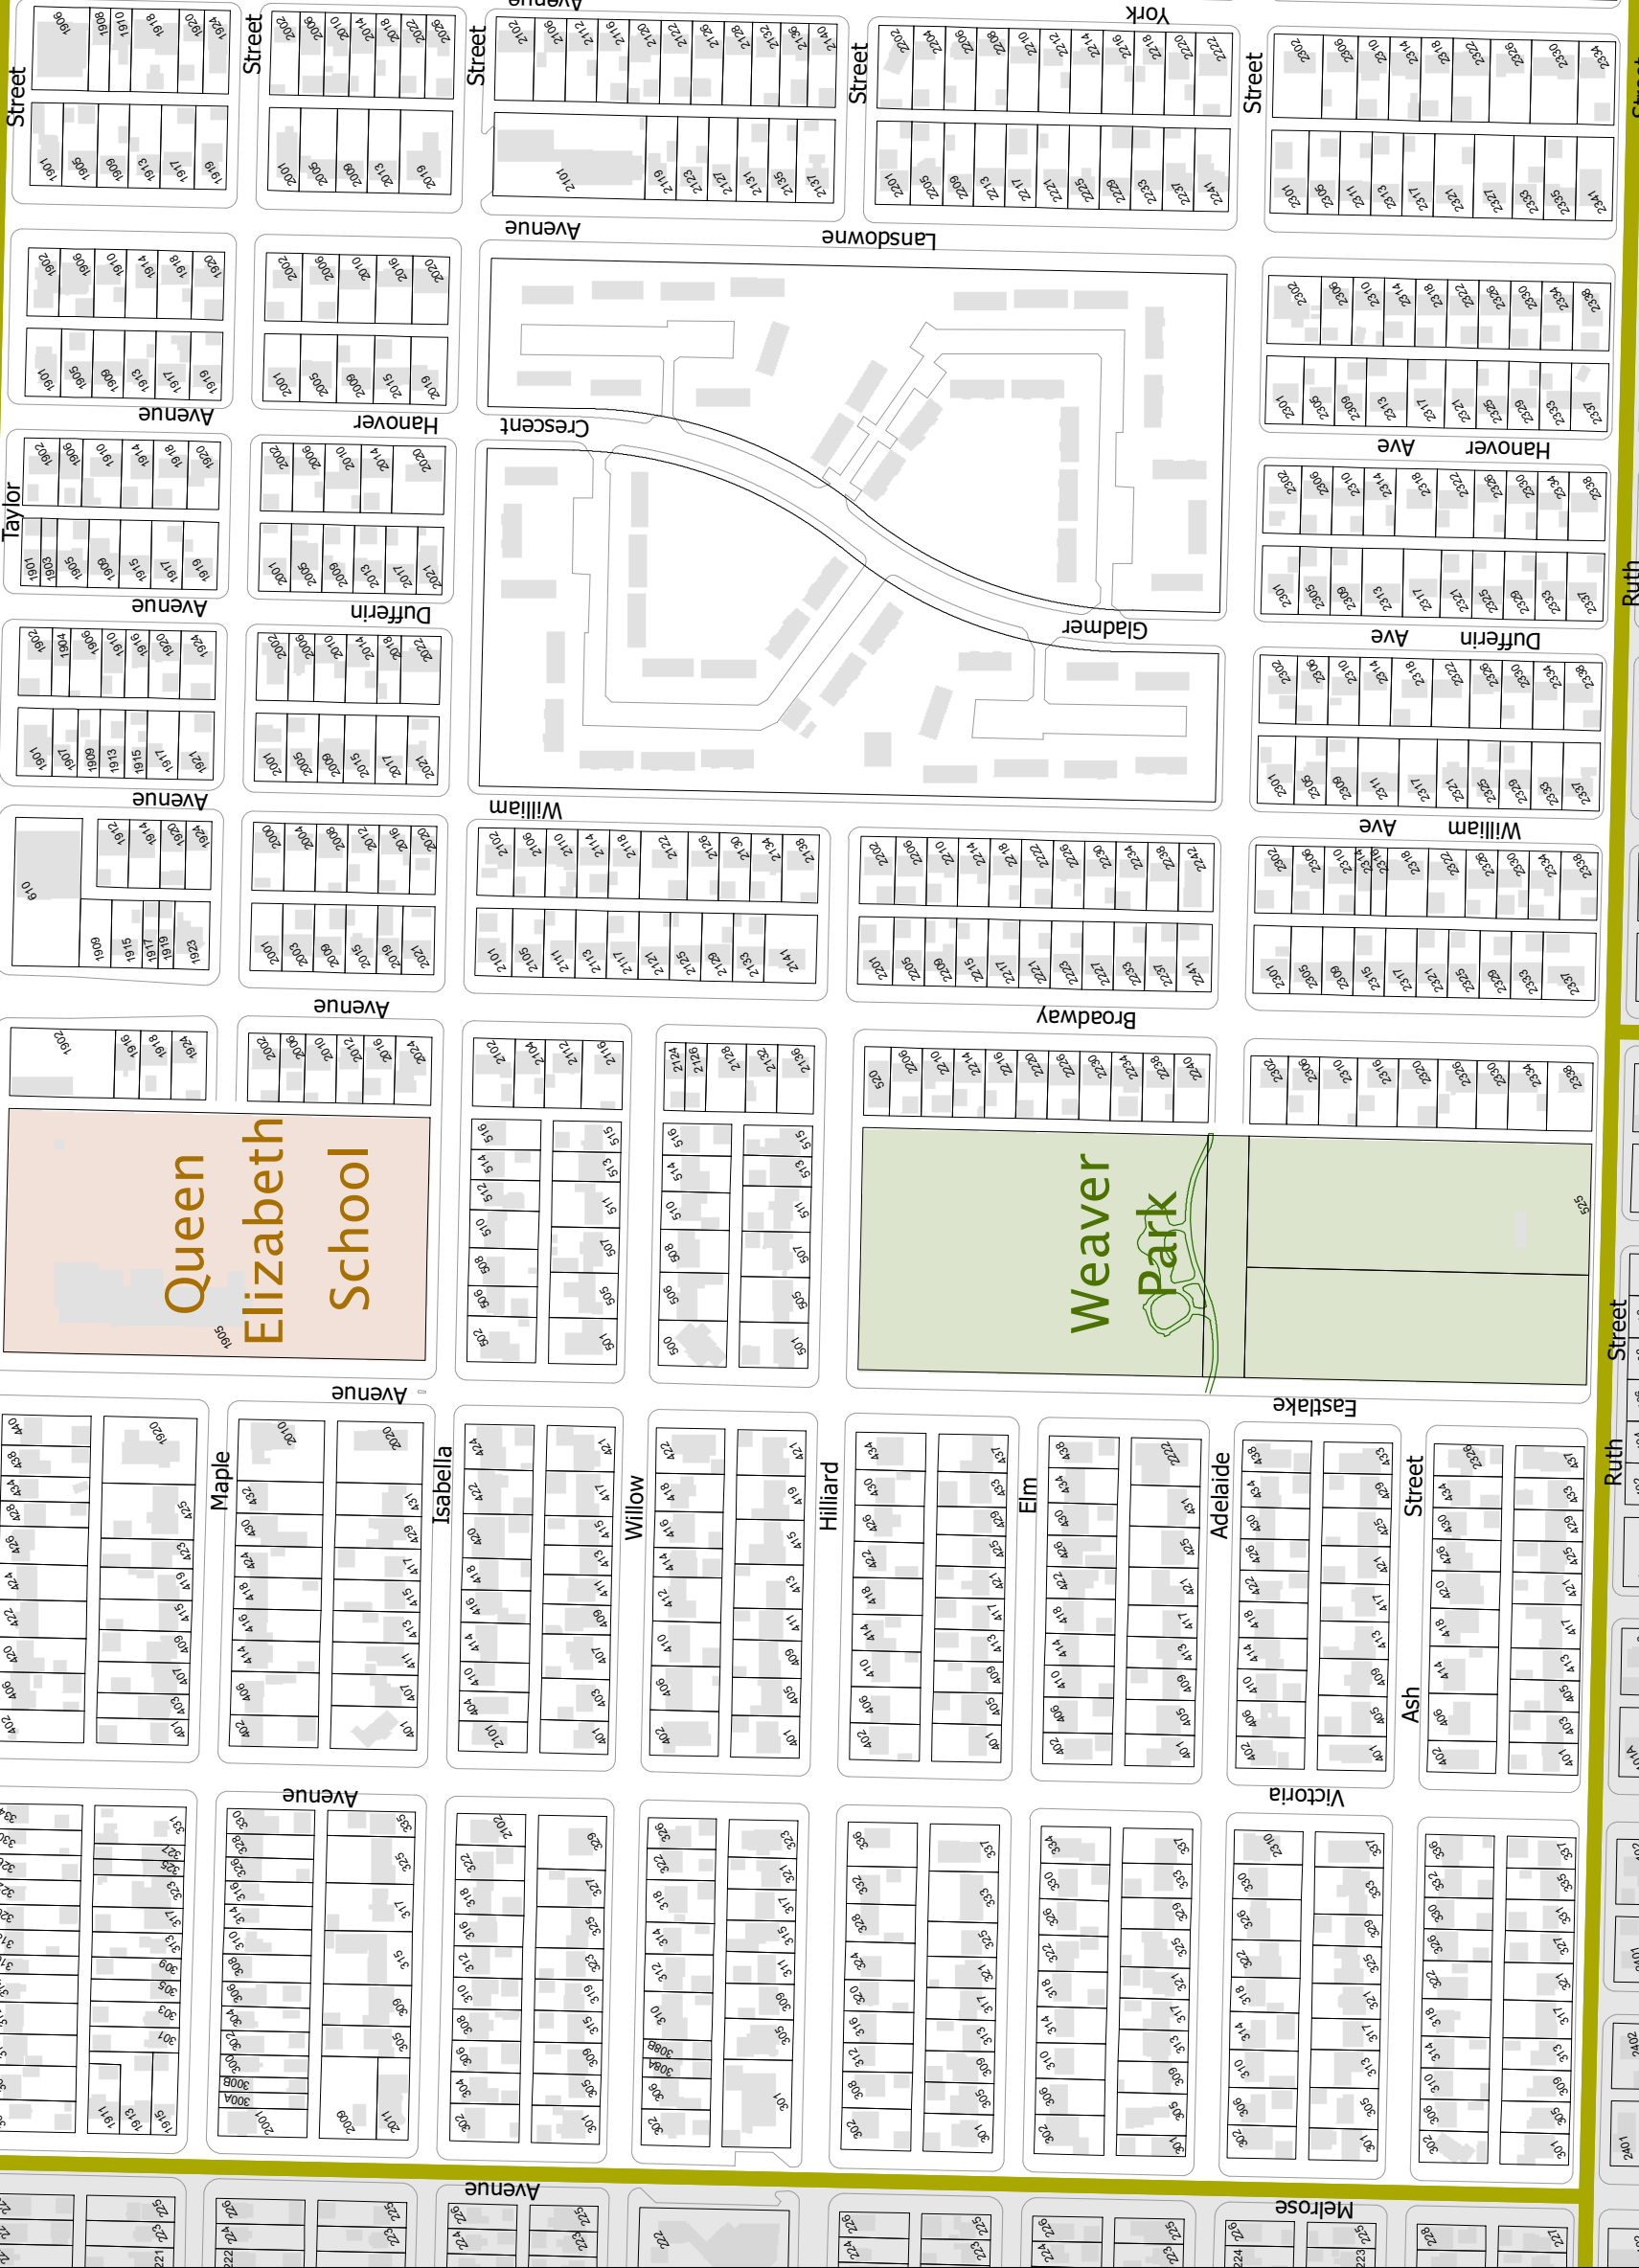

Aden Bowman Collegiate

Queen Elizabeth School

Weaver Park

Pool

Address Map of Queen Elizabeth

Scale 3500
030-1
9/16/2019

Note: The information contained on this map is for reference only and not to be used for legal purposes