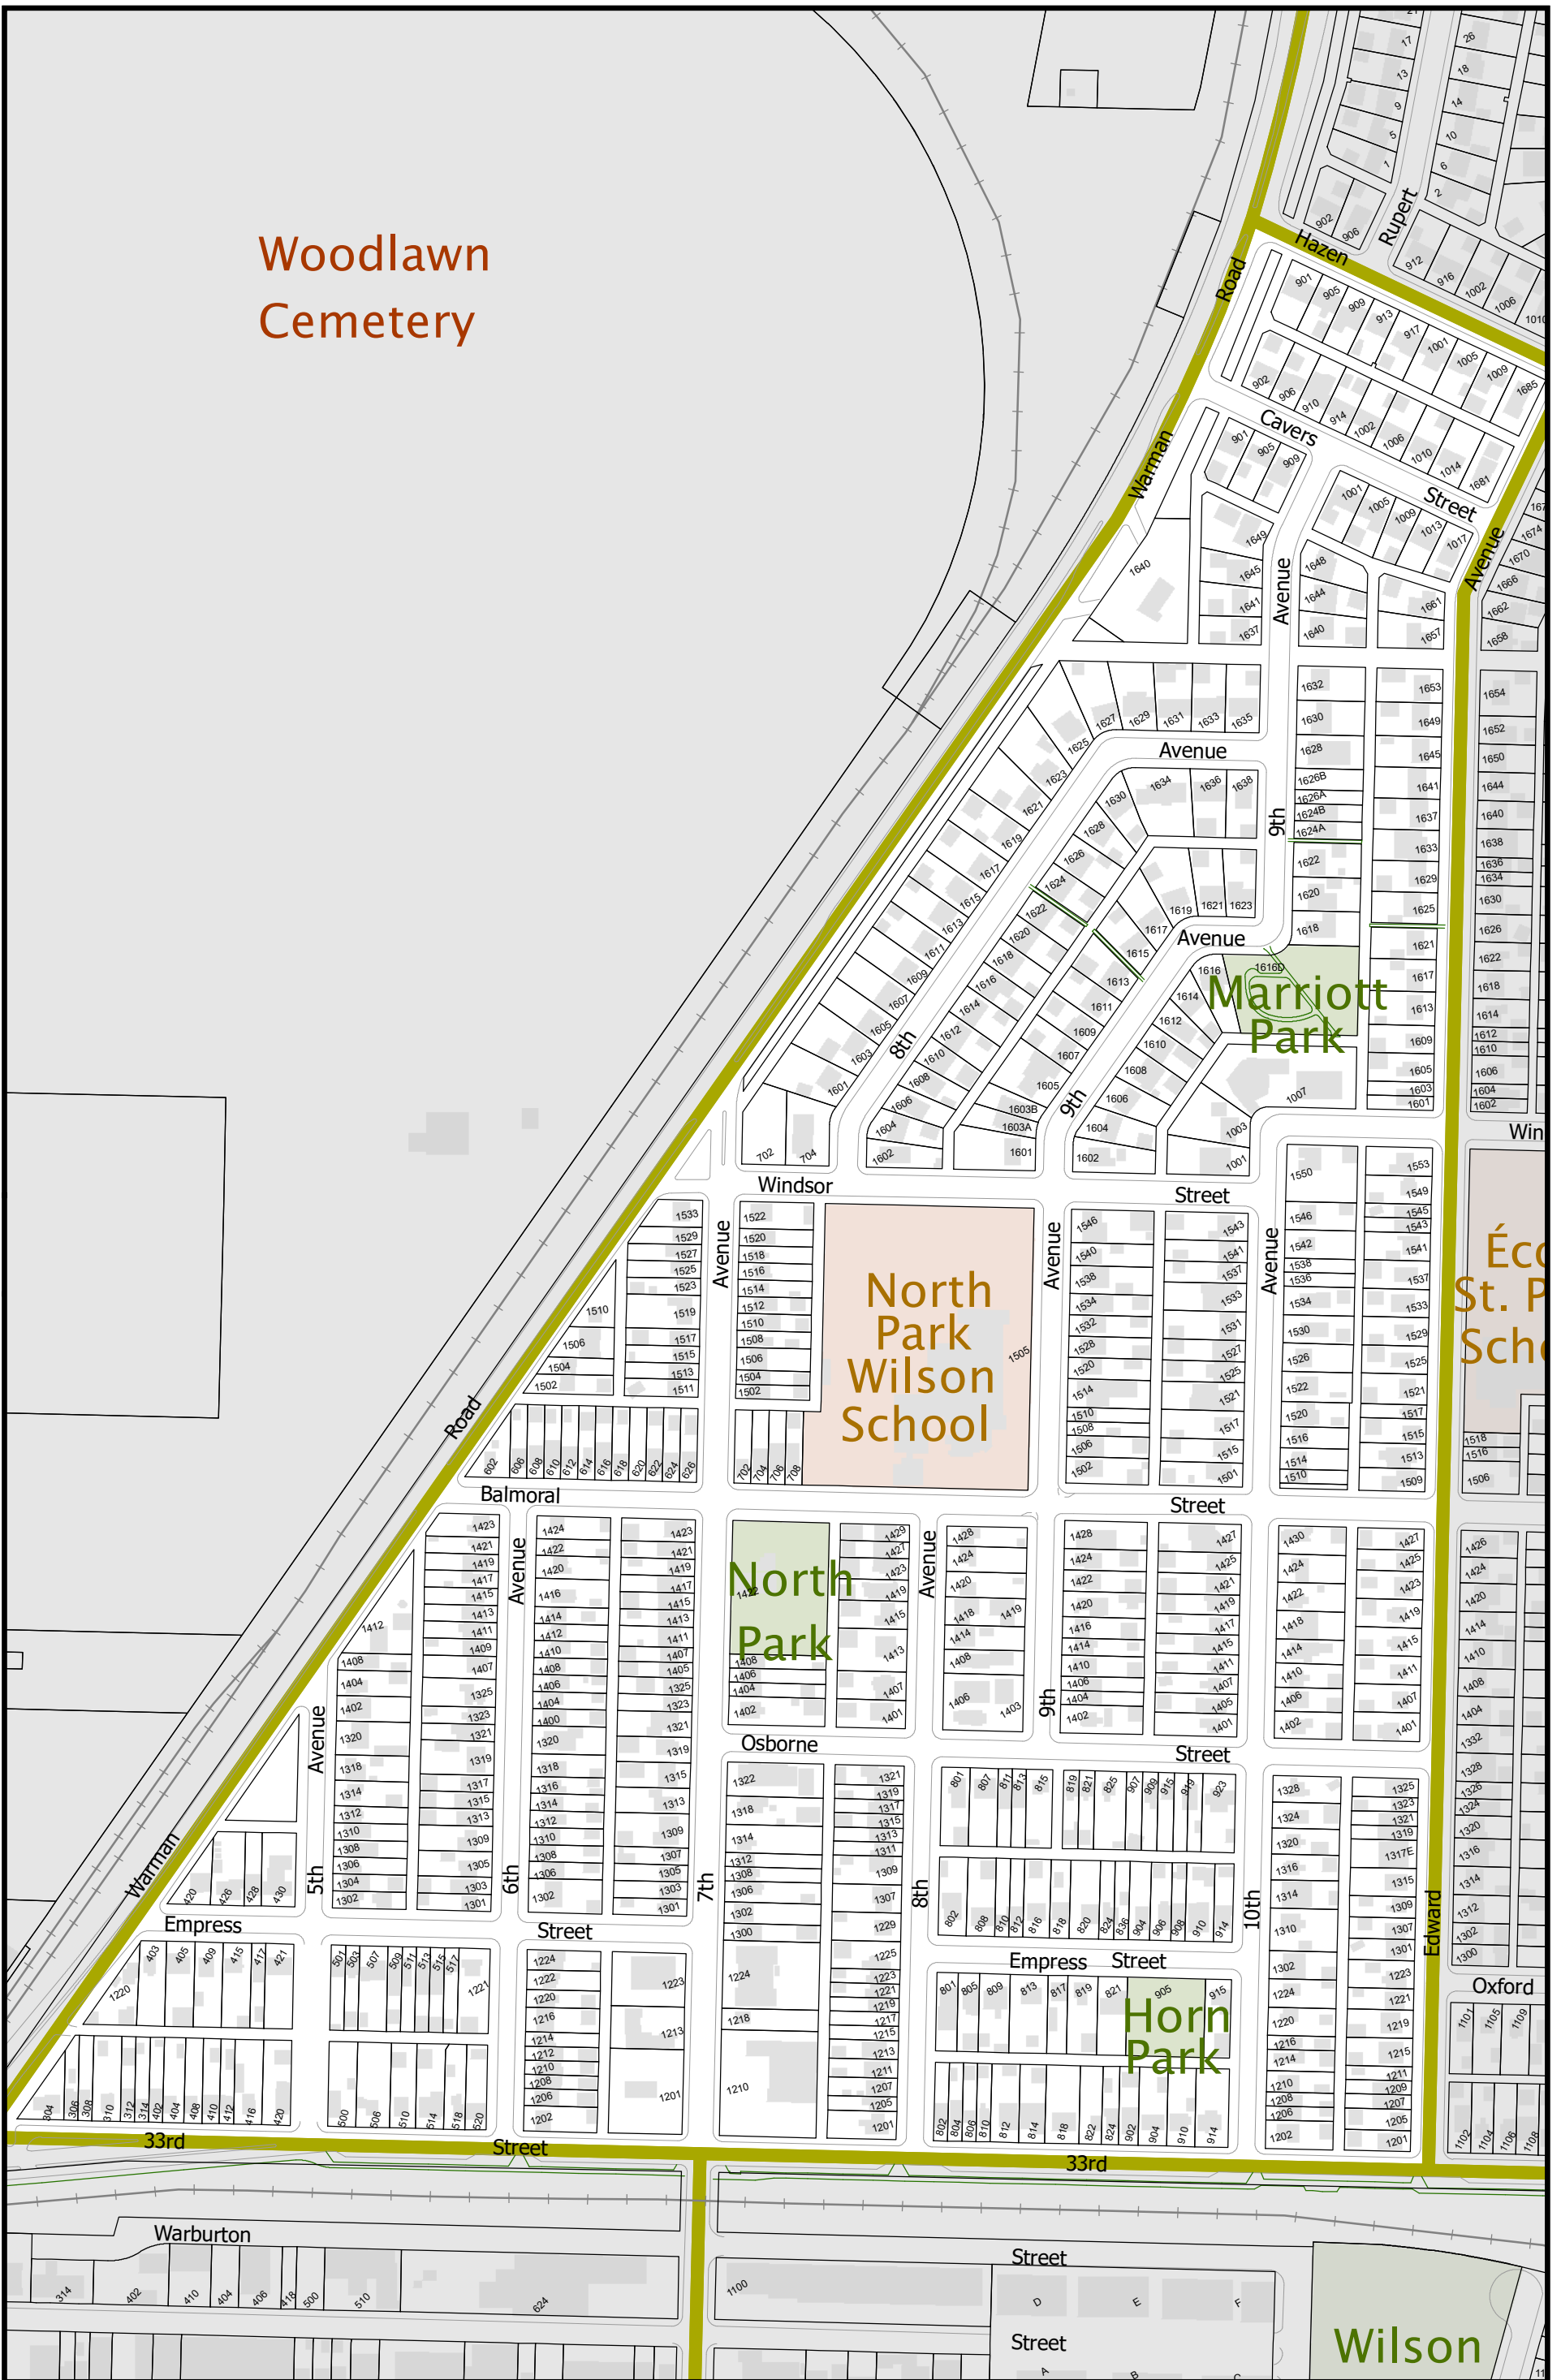

Woodlawn Cemetery

Address Map of North Park

Scale 3300

051-1

9/16/2019

Note: The information contained on this map is for reference only and not to be used for legal purposes