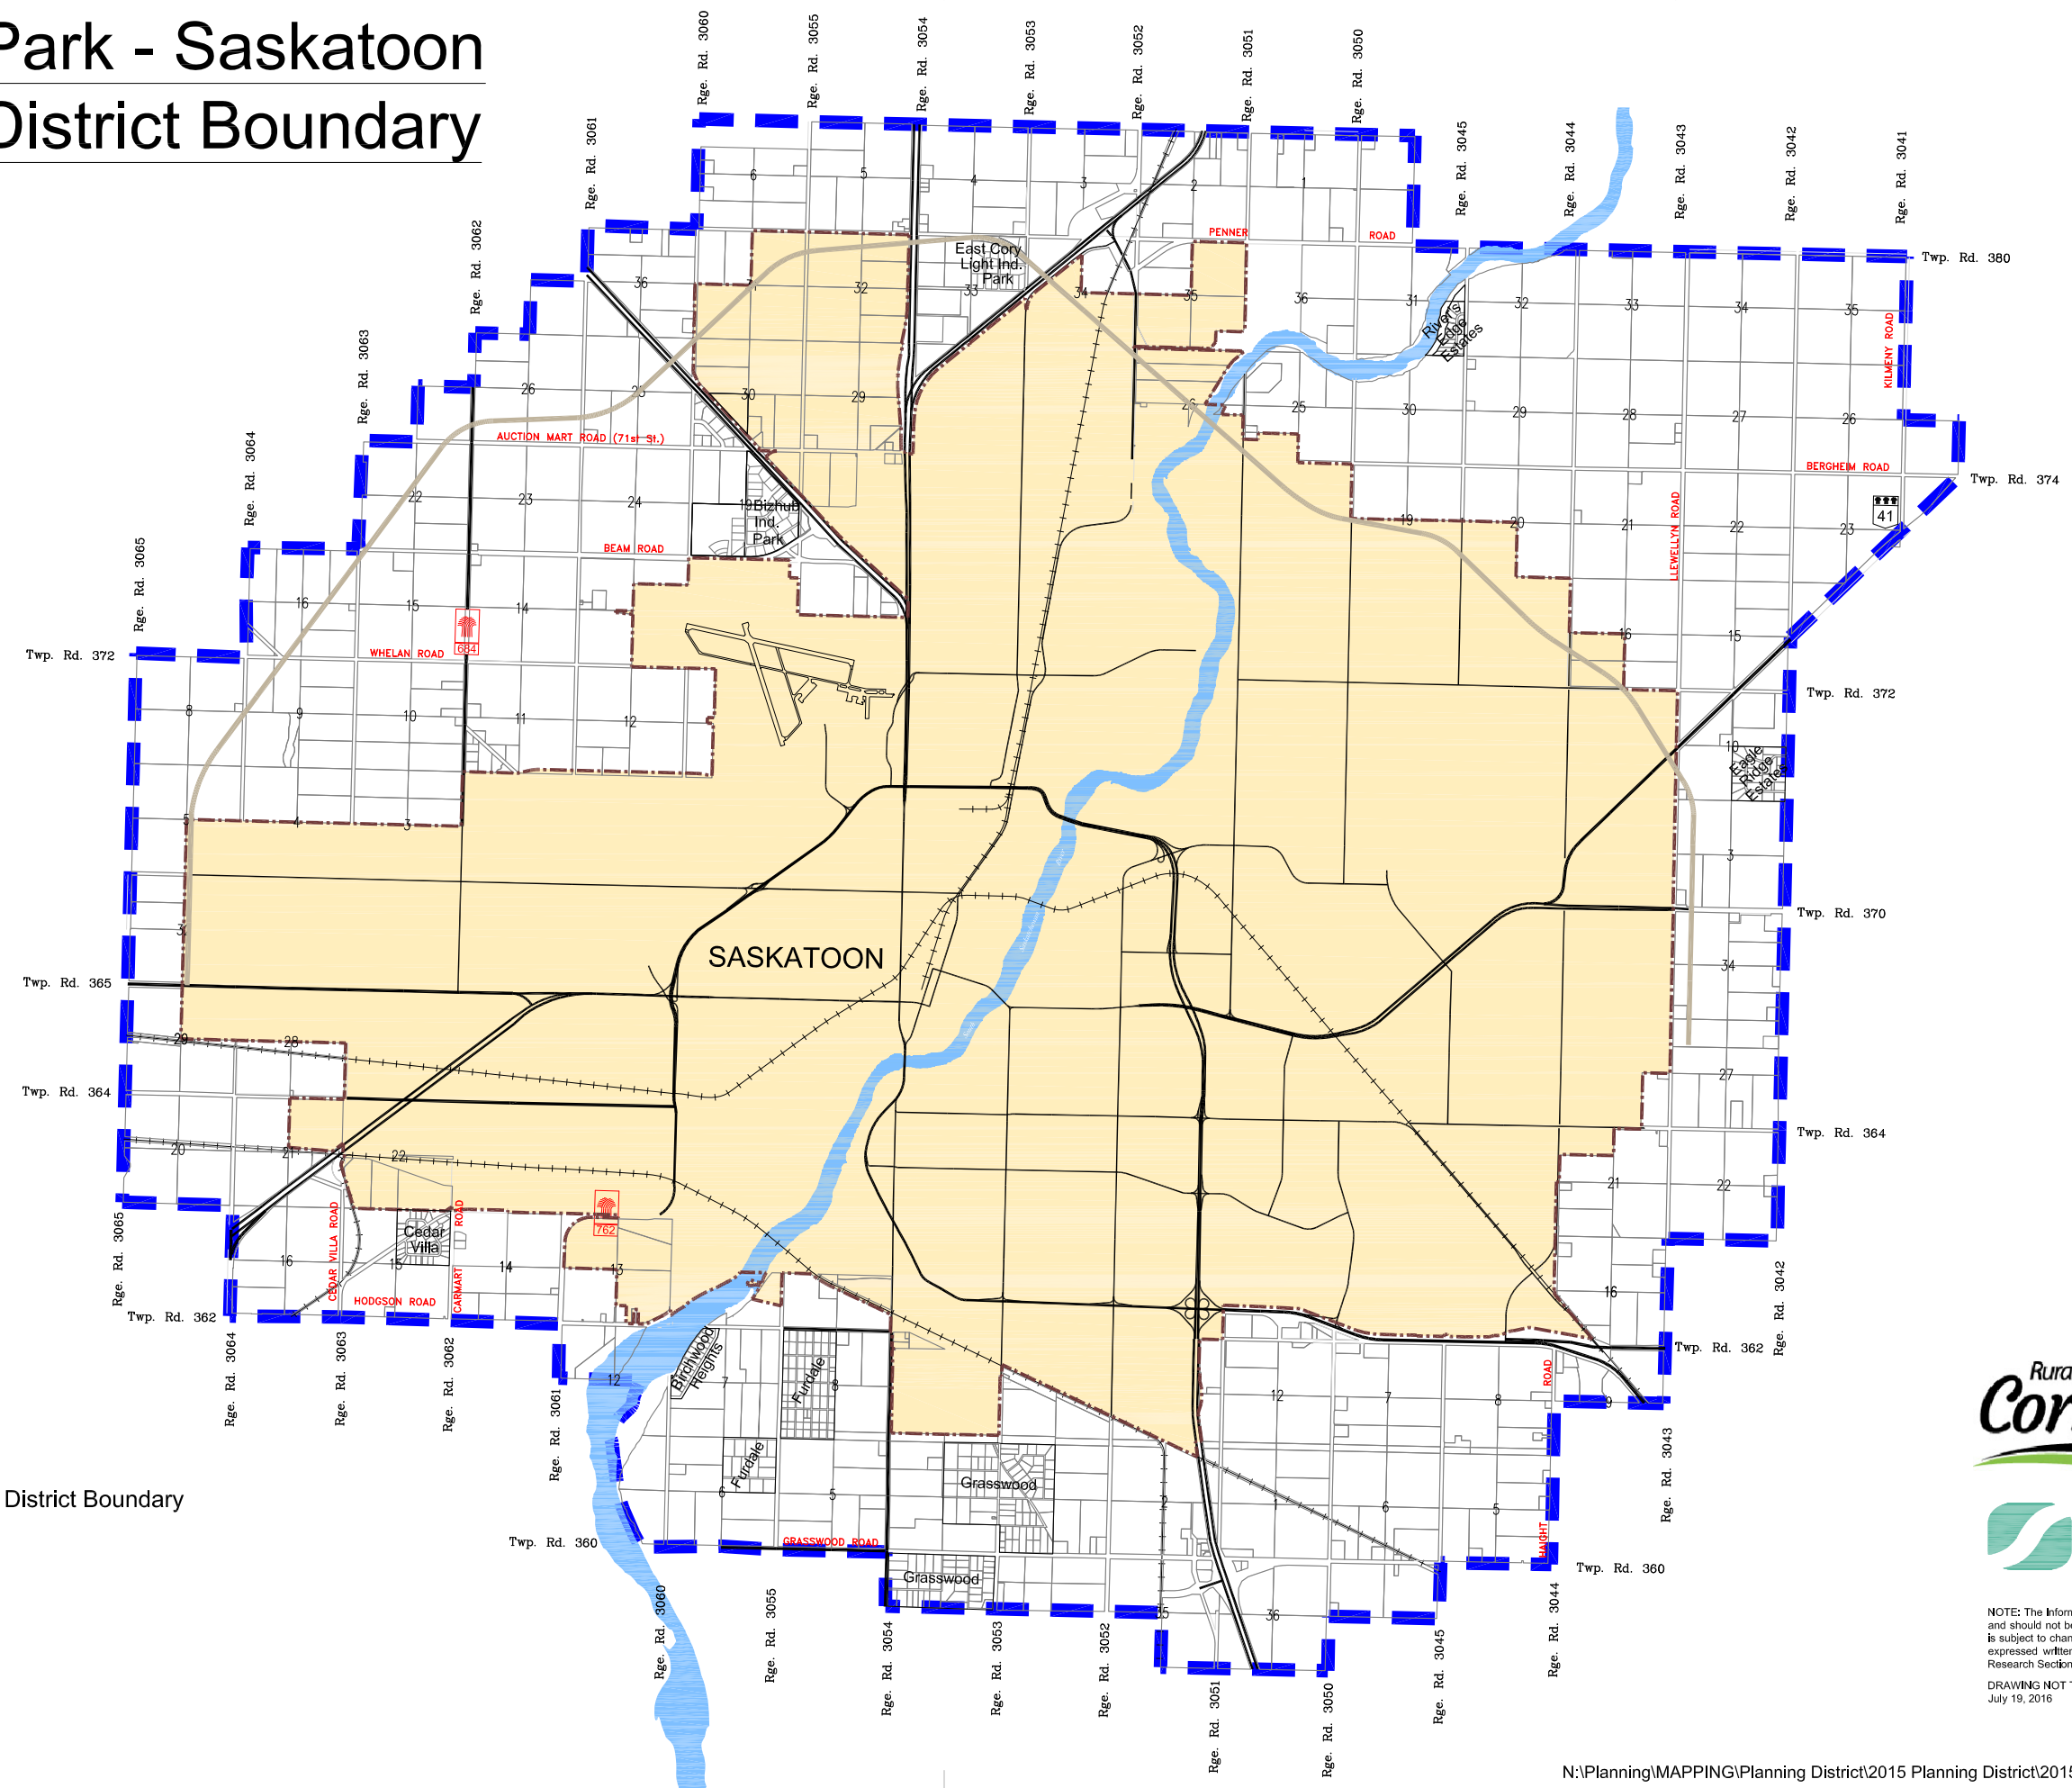

# 2015 Corman Park - Saskatoon Planning District Boundary

- Legend**
- - - Corman Park - Saskatoon Planning District Boundary
  - Saskatoon Freeway
  - - - City of Saskatoon Boundary

Rural Municipality of  
**Corman Park**

**City of Saskatoon**  
Planning & Development

NOTE: The information contained on this map is for reference only and should not be used for legal purposes. All proposed line work is subject to change. This map may not be reproduced without the expressed written consent of the Regional Planning, Mapping & Research Section.  
DRAWING NOT TO BE SCALED  
July 19, 2016