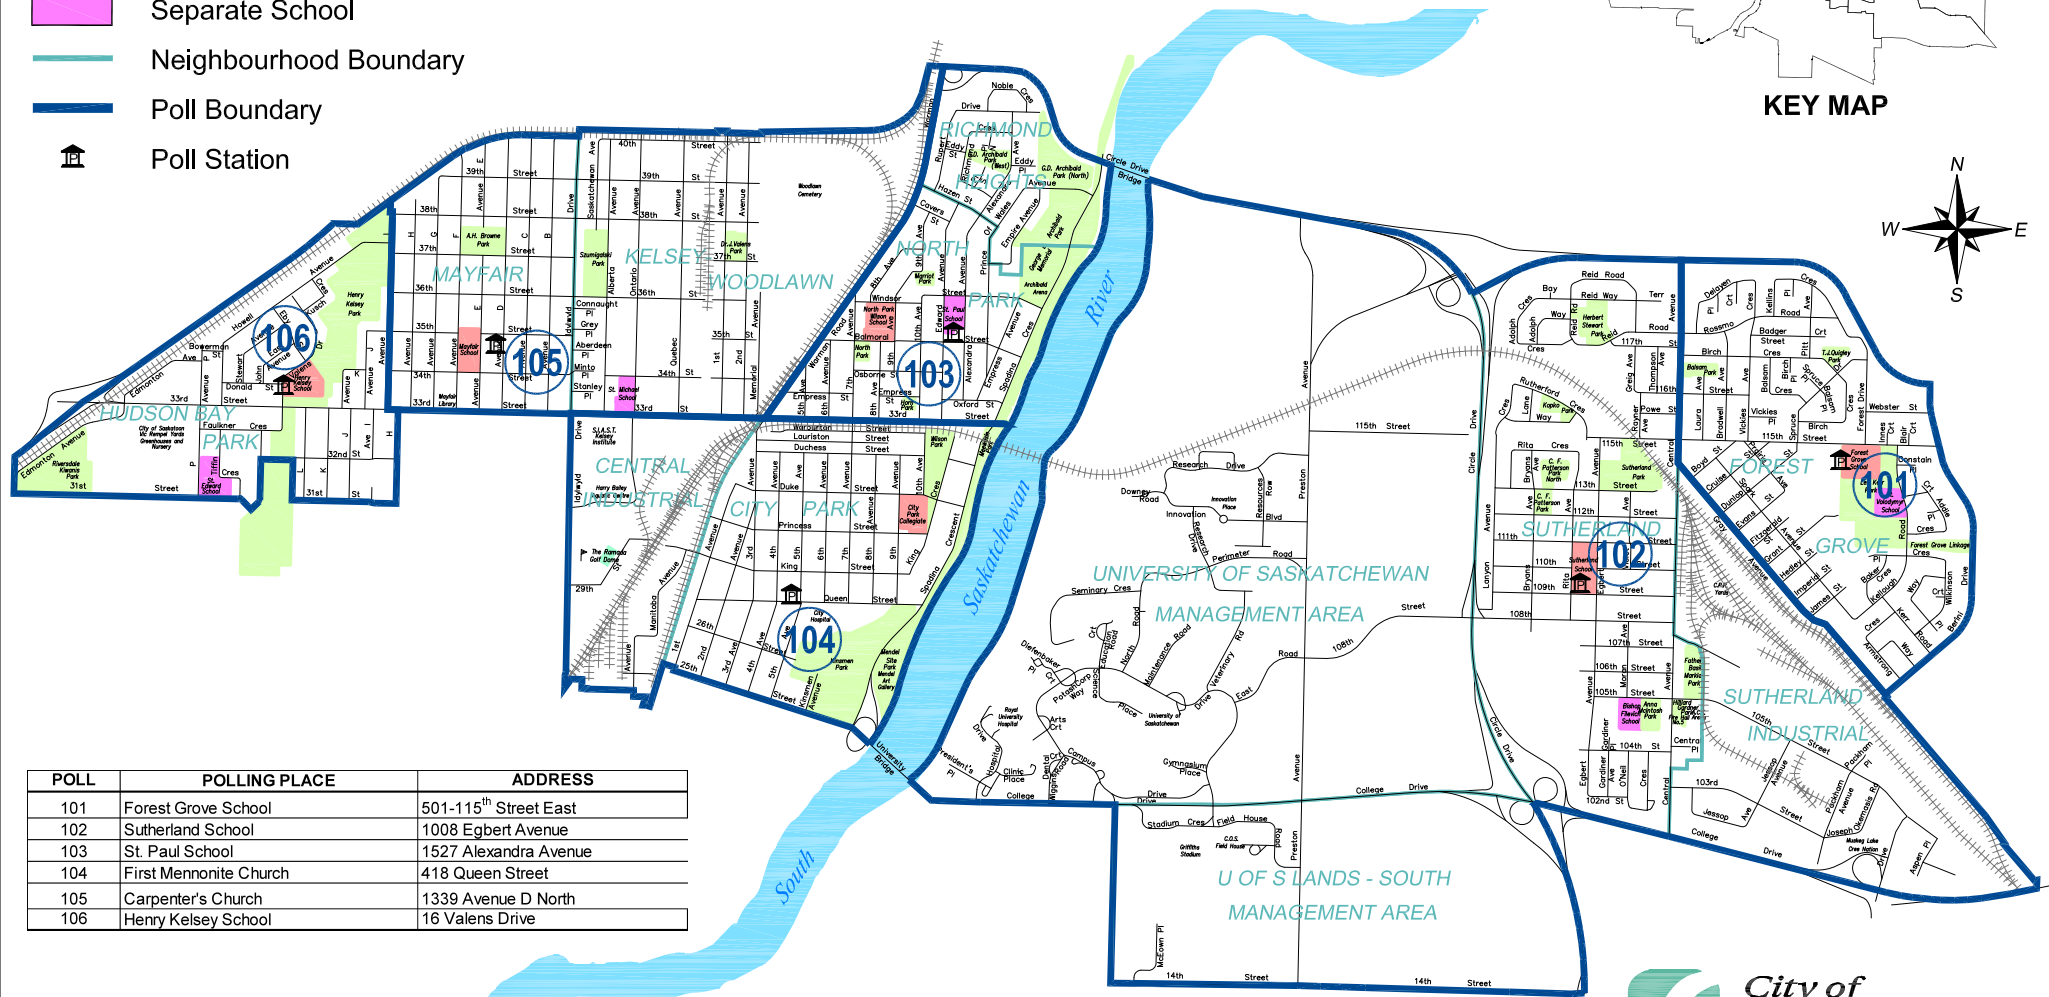

POLL	POLLING PLACE	ADDRESS
101	Forest Grove School	501-115th Street East
102	Sutherland School	1008 Egbert Avenue
103	St. Paul School	1527 Alexandra Avenue
104	First Mennonite Church	418 Queen Street
105	Carpenter's Church	1339 Avenue D North
106	Henry Kelsey School	16 Valens Drive

City of Saskatoon
Planning & Development

DRAWING NOT TO BE SCALED
May 25, 2016
N:\Planning\MAPPING\ELECTION\2016_Election\Ward Maps\Ward1_2016.dwg